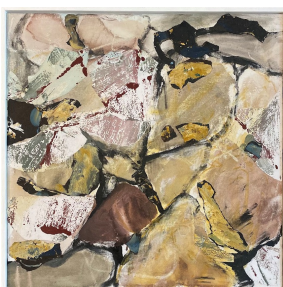

**whispers in the night**  
Acrylic on canvas  
57x45cm (framed)  
\$800

**Sleeping hills**  
Acrylic on canvas  
57x45cm (framed)  
\$800

**Hot rocks**  
Acrylic on A3 Archer paper  
57x45cm (framed)  
\$900

**Dawn**  
Acrylic on canvas  
57x45cm (framed)  
\$800

**Curious goats**  
monoprint  
52x38cm (framed)  
\$700

**Wild goats hill**  
Acrylic on canvas diptych  
90x60cm (framed)  
\$2,000

**Curious goats**  
monoprint  
52x38cm (framed)  
\$700

**Sunset hill 1**  
Acrylic/collage on canvas  
57x45cm (framed)  
\$700

**Weerima**  
Acrylic on canvas  
160x80cm  
\$4,000

**Sunset hill 2**  
Acrylic/collage on canvas  
52x38cm (framed)  
\$700

**Rockface**  
Acrylic/collage on canvas  
52x52cm (framed)  
\$1,100